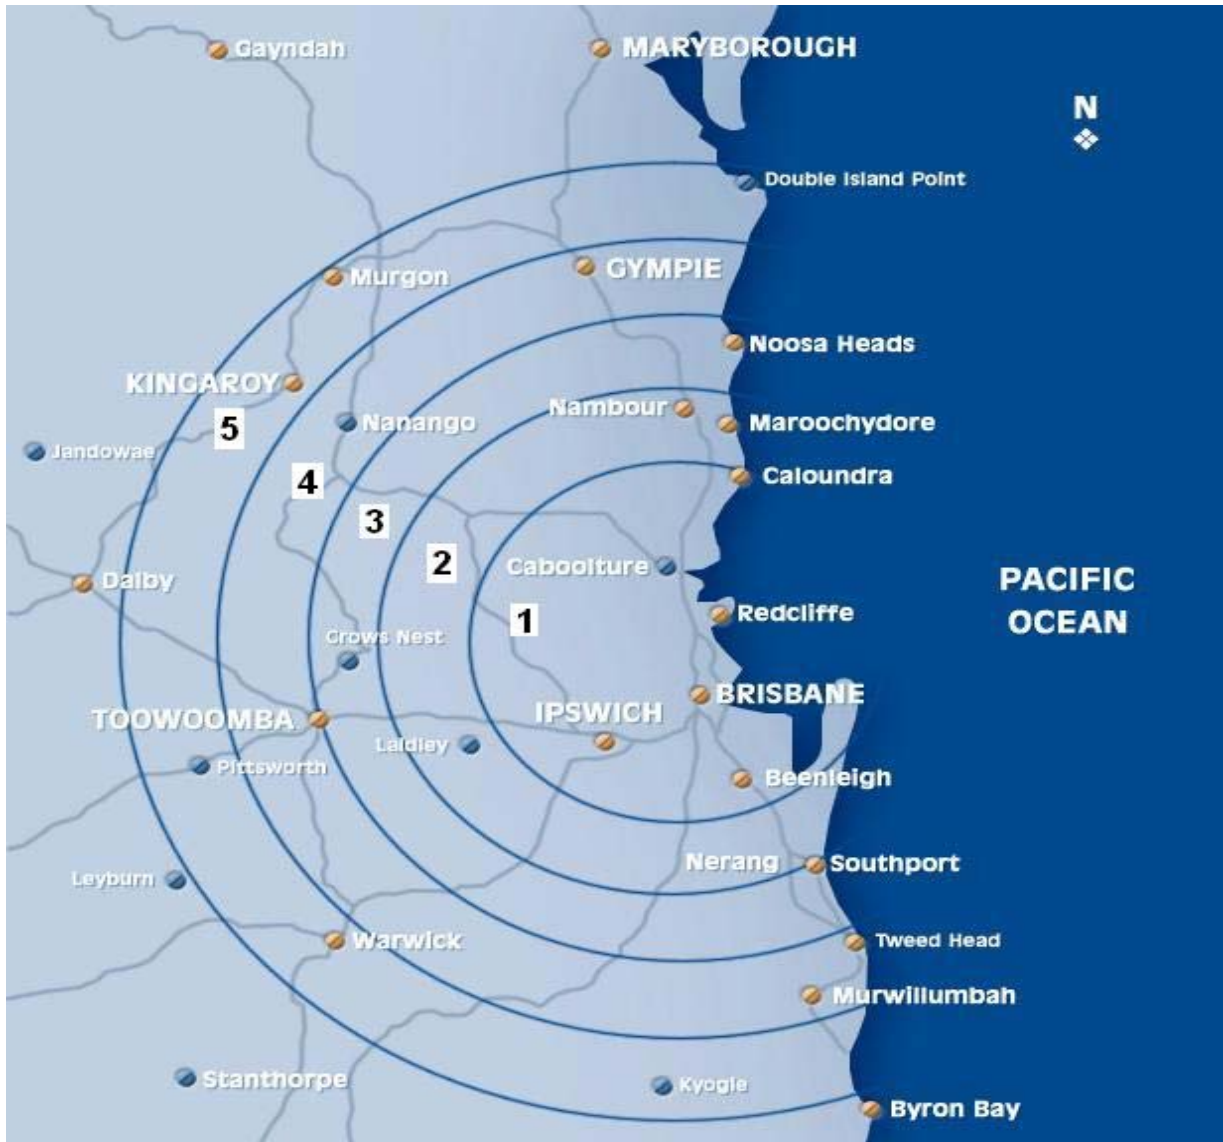

Service Area Pricing

Zone Number	Price up to 9m (GST Exclusive)
(1 & 2)	(Metro delivery charges apply)
3	\$136.00
4	\$166.00
5	\$260.00

EFFECTIVE 1st FEBRUARY 2011